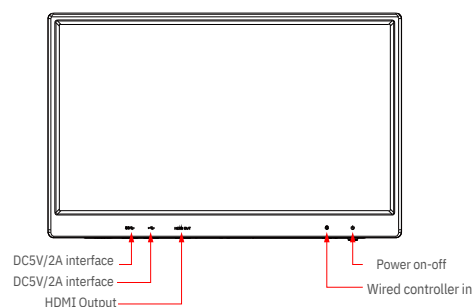

HDMI Digital Microscope

CE210T-A

HDMI Digital Microscope (Type A)

- Designed for convenient tabletop inspection
- Ultra-high dynamic range HDMI camera allows to see more details
- 15.6 inch 1080P HD display with true color. Live image is displayed immediately upon startup
- Built-in multi-function image processing software
- The rear focus mode extends the working distance, and the working distance supports 44~198mm
- Monitor angle can be finely adjusted, elevation angle is $\leq 135^\circ$, depression angle is $\leq 45^\circ$
- Lightweight and compact design, without complicated cables and accessories, easy to install and keep the table clean.

Model	CE210T-A
Optical Magnification	0.11X ~ 0.79X
Working Distance	44mm ~ 198mm
Depth of Field	0.8mm ~ 8mm
Observation Scope	7mmx4mm (49.4X) to 45mmx25mm (4.5X)
Camera Resolution	2.0 MP (1920 x 1080 pixels)
Sensor Type	Sony IMX291 CMOS (color)
Sensor Size	1/2.8" (Diagonal: 6.46mm)
Pixel Size	2.9 μ m x 2.9 μ m
Dynamic Range	128 dB
Shutter	Electronic rolling shutter
Sensitivity	1300mV @ 1/30s (f/5.6)
Video Resolutions	1920x1080 30fps, 1280x720 60fps
File Formats	JPG (photo), MOV (video)
Recording Media	MicroSD up to 128GB
I/O	I/O Mini-HDMI (video out), USB-C (data and power)
Ring Light 1	18 LED
Ring Light 2	13 LED
Power Requirements	DC 5V 900mA over USB

Specifications of Monitor

Screen Size	344.2mm(H) x 193.6mm(V)
Number of Pixels	1920 x 1080
Pixel Array	RGB Vertical stripe
Display colors	16.7M (8 bit)
Surface treatment	Anti-Glare
Surface hardness	3H
Viewing angle range	178° horizontal, 178° vertical
Contrast	800:1
Pixel Size	2.9 μ m x 2.9 μ m
Brightness	500cd/m ² (Five-point average)