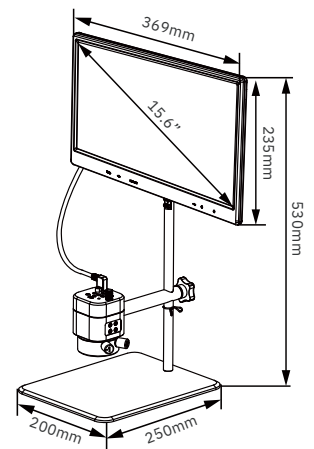

HDMI Digital Microscope

CE210T-A

HDMI Digital Microscope (Type A)

- Designed for convenient tabletop inspection
- Ultra-high dynamic range HDMI camera allows to see more details
- 15.6 inch 1080P HD display with true color. Live image is displayed immediately upon startup
- Built-in multi-function image processing software
- The rear focus mode extends the working distance, and the working distance supports 44~198mm
- Monitor angle can be finely adjusted, elevation angle is $\leq 135^\circ$, depression angle is $\leq 45^\circ$
- Lightweight and compact design, without complicated cables and accessories, easy to install and keep the table clean.

Model	CE210T-A
Optical Magnification	0.11X ~ 0.79X
Working Distance	44mm ~ 198mm
Depth of Field	0.8mm ~ 8mm
Observation Scope	7mmx4mm (49.4X) to 45mmx25mm (4.5X)
Camera Resolution	2.0 MP (1920 x 1080 pixels)
Sensor Type	Sony IMX291 CMOS (color)
Sensor Size	1/2.8" (Diagonal: 6.46mm)
Pixel Size	2.9 μ m x 2.9 μ m
Dynamic Range	128 dB
Shutter	Electronic rolling shutter
Sensitivity	1300mV @ 1/30s (f/5.6)
Video Resolutions	1920x1080 30fps, 1280x720 60fps
File Formats	JPG (photo), MOV (video)
Recording Media	MicroSD up to 128GB
I/O	I/O Mini-HDMI (video out), USB-C (data and power)
Ring Light 1	18 LED
Ring Light 2	13 LED
Power Requirements	DC 5V 900mA over USB

Specifications of Monitor

Screen Size	344.2mm(H) x 193.6mm(V)
Number of Pixels	1920 x 1080
Pixel Array	RGB Vertical stripe
Display colors	16.7M (8 bit)
Surface treatment	Anti-Glare
Surface hardness	3H
Viewing angle range	178° horizontal, 178° vertical
Contrast	800:1
Pixel Size	2.9 μ m x 2.9 μ m
Brightness	500cd/m ² (Five-point average)