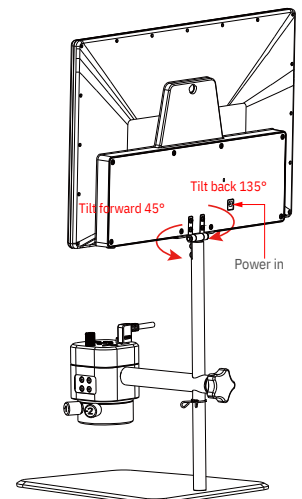

HDMI Digital Microscope

CE210T-A

HDMI Digital Microscope (Type A)

- Designed for convenient tabletop inspection
- Ultra-high dynamic range HDMI camera allows to see more details
- 15.6 inch 1080P HD display with true color. Live image is displayed immediately upon startup
- Built-in multi-function image processing software
- The rear focus mode extends the working distance, and the working distance supports 44~198mm
- Monitor angle can be finely adjusted, elevation angle is $\leq 135^\circ$, depression angle is $\leq 45^\circ$
- Lightweight and compact design, without complicated cables and accessories, easy to install and keep the table clean.

Model	CE210T-A
Optical Magnification	0.11X ~ 0.79X
Working Distance	44mm ~ 198mm
Depth of Field	0.8mm ~ 8mm
Observation Scope	7mmx4mm (49.4X) to 45mmx25mm (4.5X)
Camera Resolution	2.0 MP (1920 x 1080 pixels)
Sensor Type	Sony IMX291 CMOS (color)
Sensor Size	1/2.8" (Diagonal: 6.46mm)
Pixel Size	2.9 μ m x 2.9 μ m
Dynamic Range	128 dB
Shutter	Electronic rolling shutter
Sensitivity	1300mV @ 1/30s (f/5.6)
Video Resolutions	1920x1080 30fps, 1280x720 60fps
File Formats	JPG (photo), MOV (video)
Recording Media	MicroSD up to 128GB
I/O	I/O Mini-HDMI (video out), USB-C (data and power)
Ring Light 1	18 LED
Ring Light 2	13 LED
Power Requirements	DC 5V 900mA over USB

Specifications of Monitor

Screen Size	344.2mm(H) x 193.6mm(V)
Number of Pixels	1920 x 1080
Pixel Array	RGB Vertical stripe
Display colors	16.7M (8 bit)
Surface treatment	Anti-Glare
Surface hardness	3H
Viewing angle range	178° horizontal, 178° vertical
Contrast	800:1
Pixel Size	2.9 μ m x 2.9 μ m
Brightness	500cd/m ² (Five-point average)