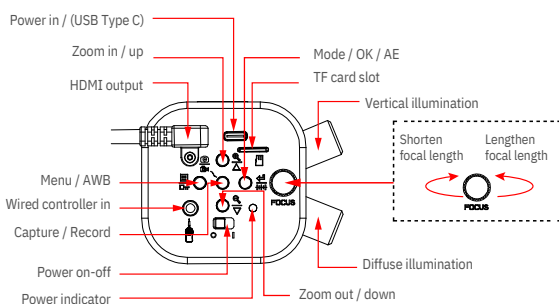

HDMI Digital Microscope

CE210T-A

HDMI Digital Microscope (Type A)

- Designed for convenient tabletop inspection
- Ultra-high dynamic range HDMI camera allows to see more details
- 15.6 inch 1080P HD display with true color. Live image is displayed immediately upon startup
- Built-in multi-function image processing software
- The rear focus mode extends the working distance, and the working distance supports 44~198mm
- Monitor angle can be finely adjusted, elevation angle is $\leq 135^\circ$, depression angle is $\leq 45^\circ$
- Lightweight and compact design, without complicated cables and accessories, easy to install and keep the table clean.

Model	CE210T-A
Optical Magnification	0.11X ~ 0.79X
Working Distance	44mm ~ 198mm
Depth of Field	0.8mm ~ 8mm
Observation Scope	7mmx4mm (49.4X) to 45mmx25mm (4.5X)
Camera Resolution	2.0 MP (1920 x 1080 pixels)
Sensor Type	Sony IMX291 CMOS (color)
Sensor Size	1/2.8" (Diagonal: 6.46mm)
Pixel Size	2.9 μ m x 2.9 μ m
Dynamic Range	128 dB
Shutter	Electronic rolling shutter
Sensitivity	1300mV @ 1/30s (f/5.6)
Video Resolutions	1920x1080 30fps, 1280x720 60fps
File Formats	JPG (photo), MOV (video)
Recording Media	MicroSD up to 128GB
I/O	I/O Mini-HDMI (video out), USB-C (data and power)
Ring Light 1	18 LED
Ring Light 2	13 LED
Power Requirements	DC 5V 900mA over USB

Specifications of Monitor

Screen Size	344.2mm(H) x 193.6mm(V)
Number of Pixels	1920 x 1080
Pixel Array	RGB Vertical stripe
Display colors	16.7M (8 bit)
Surface treatment	Anti-Glare
Surface hardness	3H
Viewing angle range	178° horizontal, 178° vertical
Contrast	800:1
Pixel Size	2.9 μ m x 2.9 μ m
Brightness	500cd/m ² (Five-point average)